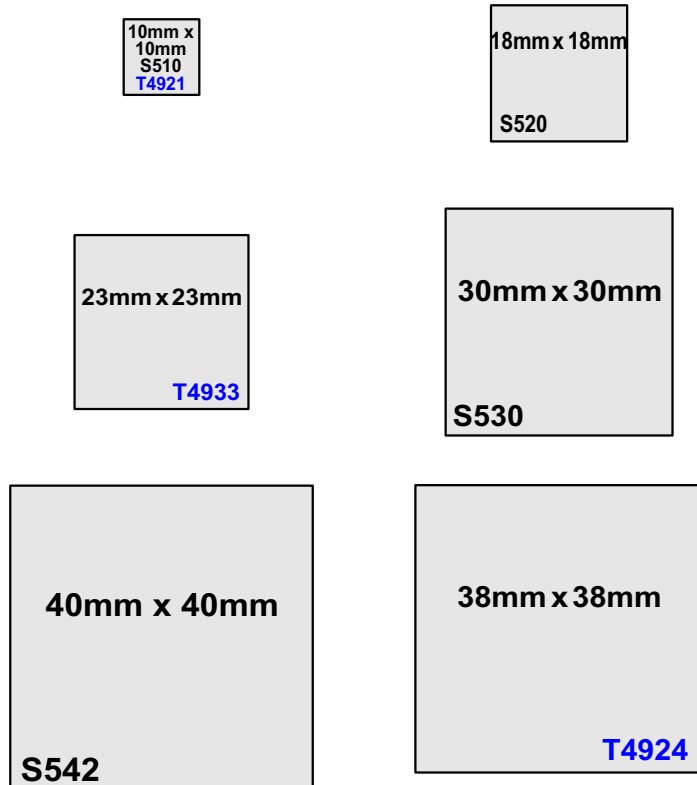

Self Inking Stamps - Square